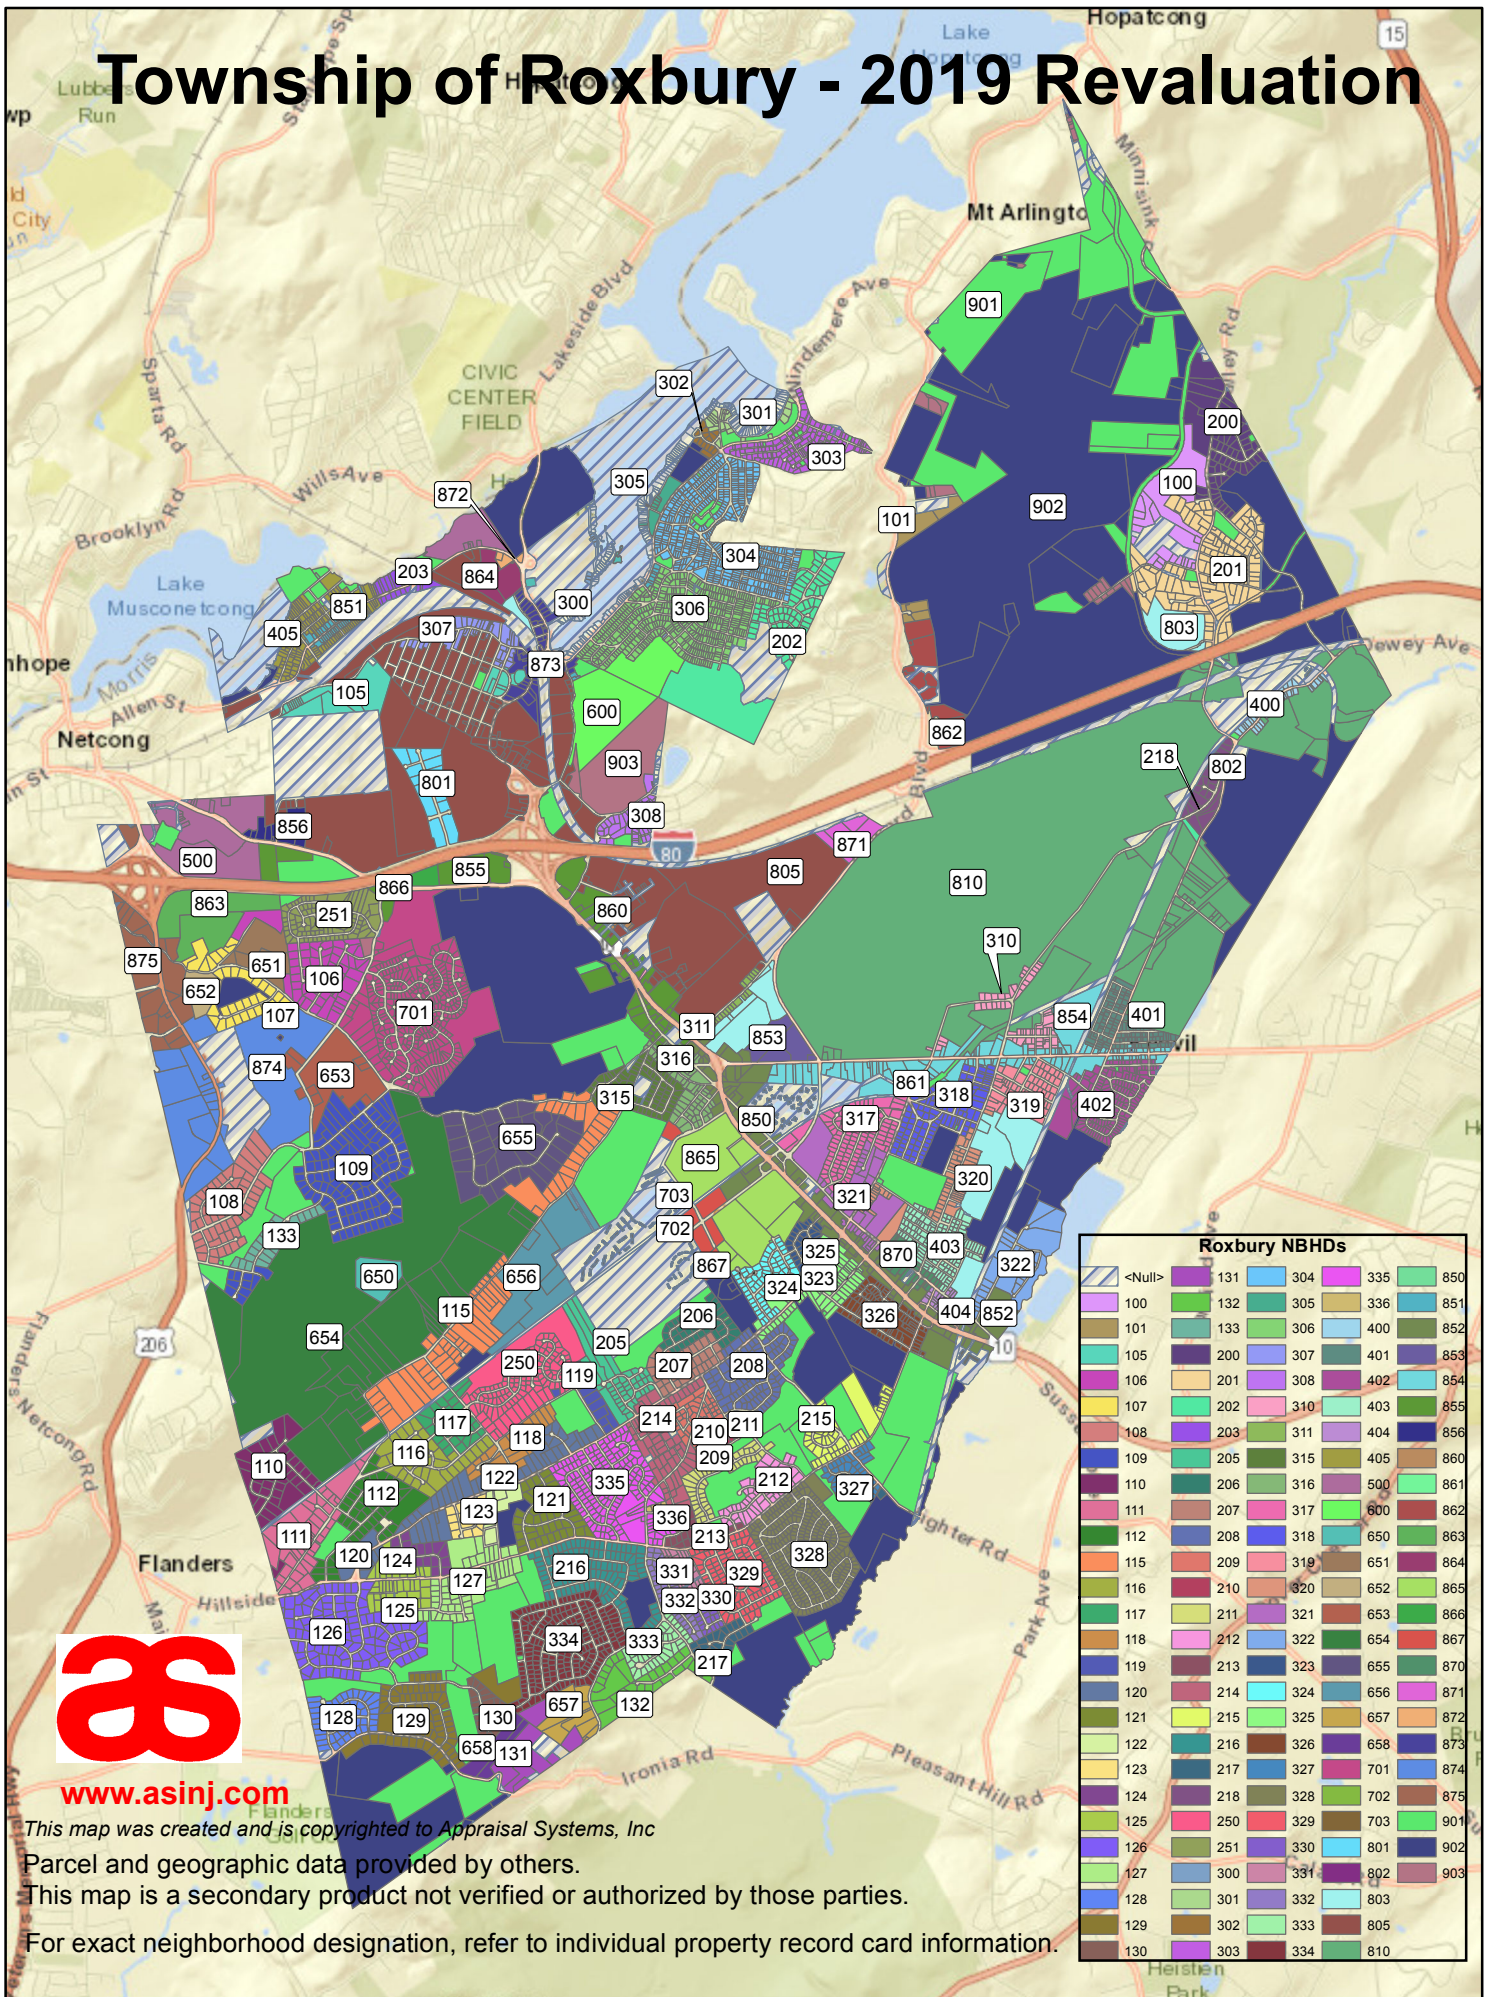

Township of Roxbury - 2019 Revaluation

www.asinj.com

This map was created and is copyrighted to Appraisal Systems, Inc

Parcel and geographic data provided by others.

This map is a secondary product not verified or authorized by those parties.

For exact neighborhood designation, refer to individual property record card information.